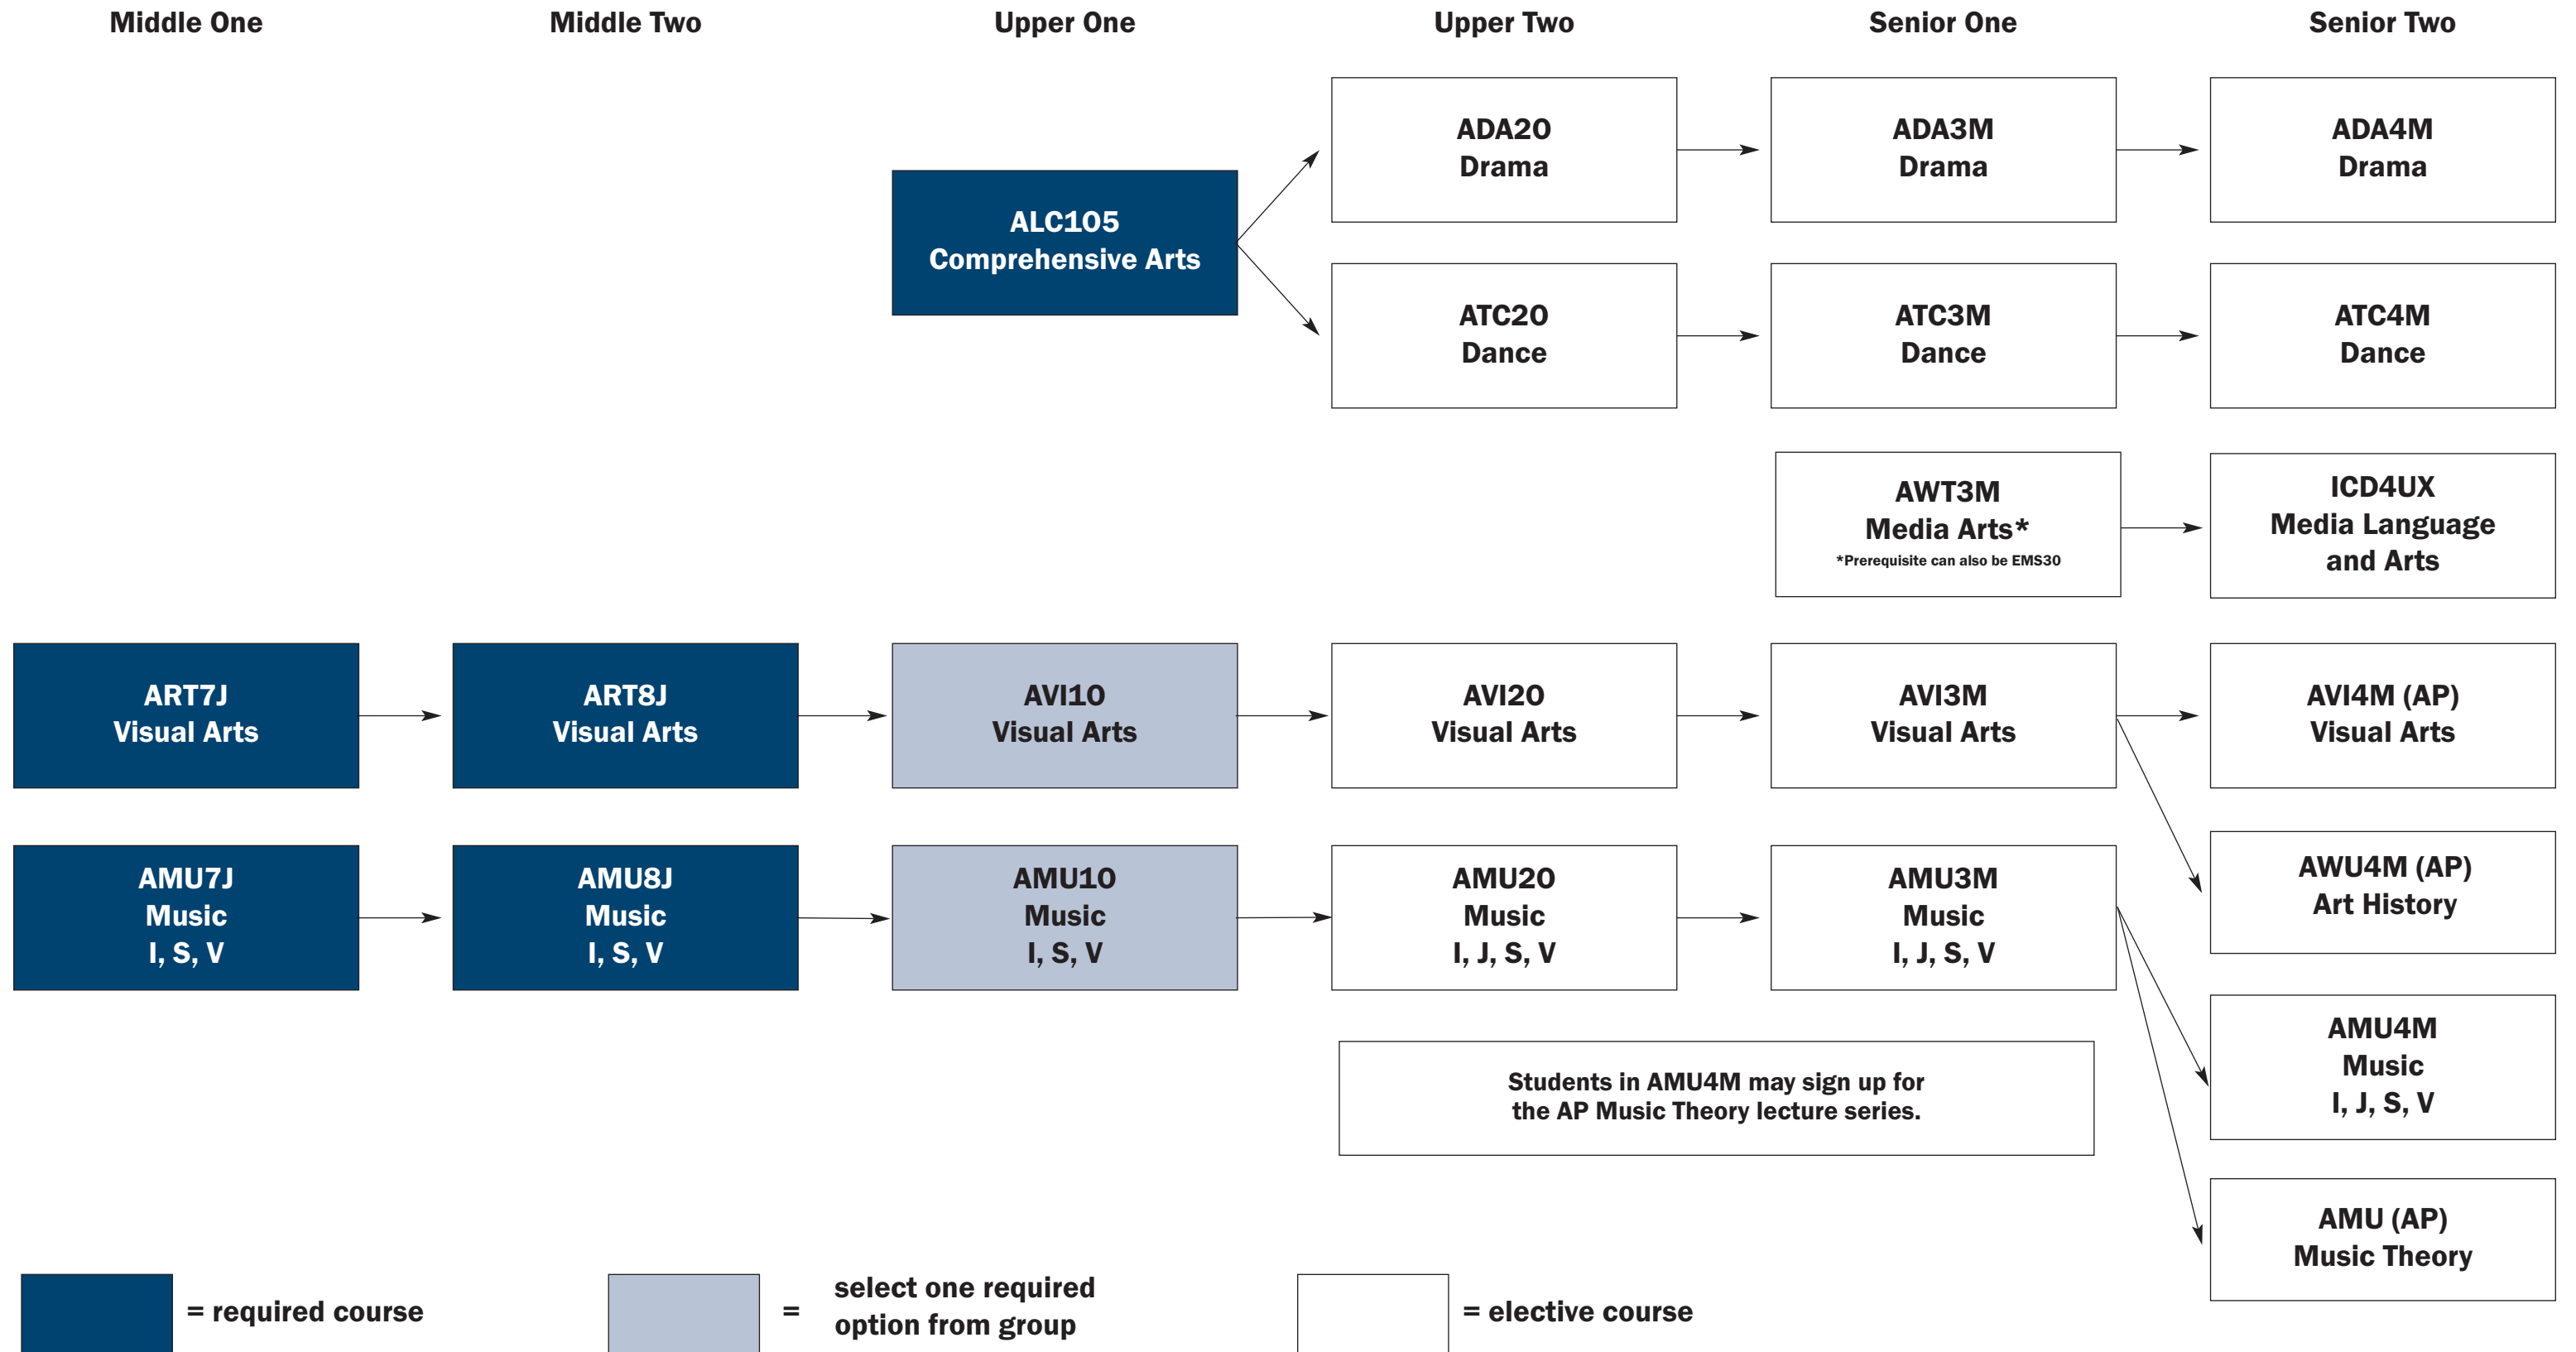

English

Language and Culture

FRENCH

Mathematics

Computer Science

Health and Physical Education

Social Sciences

* Students taking the Senior One core courses are eligible to enrol in the International Service Co-op Credit. Course code is indicated by -C. I.e. *CHI4U-C

Visual and Performing Arts

Guidance

Science

■ = required course

■ = select at least one required option from group

□ = elective course

World Languages

Middle One

Middle Two

Upper One

Upper Two

Senior One or Senior Two

 = required

 = select one required option from the group

 = elective course