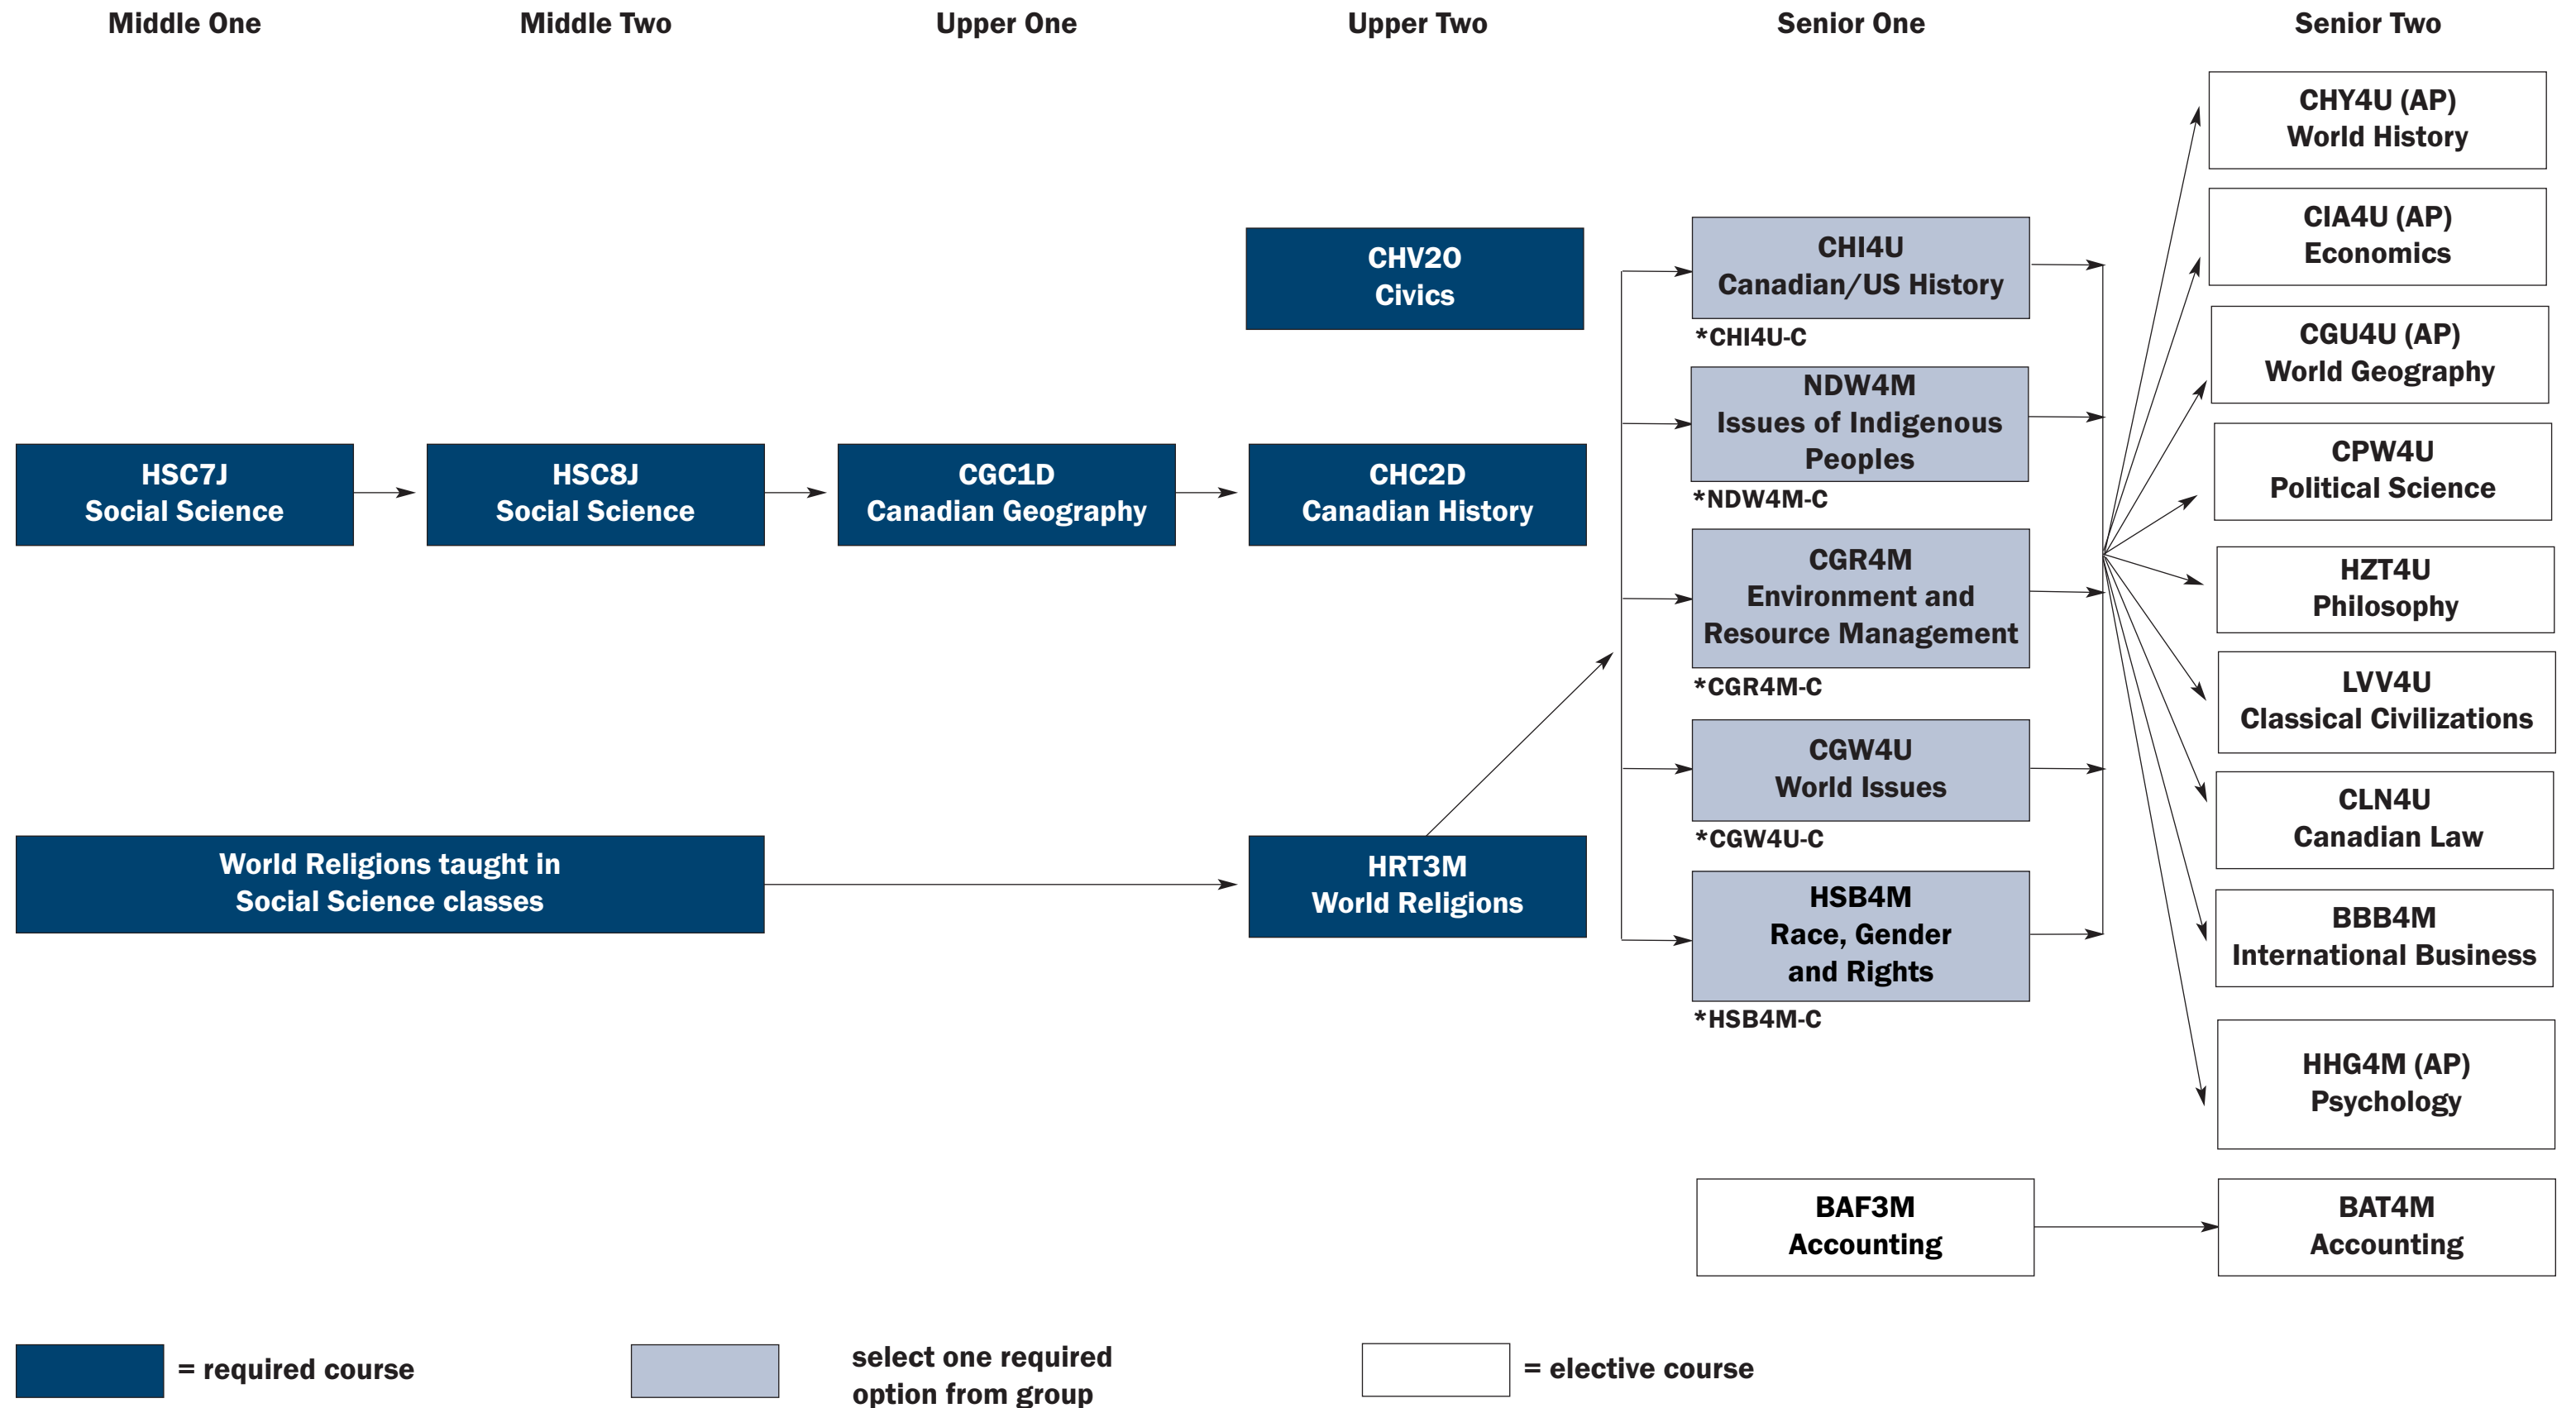

English

Language and Culture

FRENCH

Mathematics

Computer Science

Health and Physical Education

Social Sciences

* Students taking the Senior One core courses are eligible to enrol in the International Service Co-op Credit. Course code is indicated by -C. I.e. *CHI4U-C

Visual and Performing Arts

Guidance

Science

■ = required course

■ = select at least one required option from group

□ = elective course

World Languages

Middle One

Middle Two

Upper One

Upper Two

Senior One or Senior Two

 = required

 = select one required option from the group

 = elective course