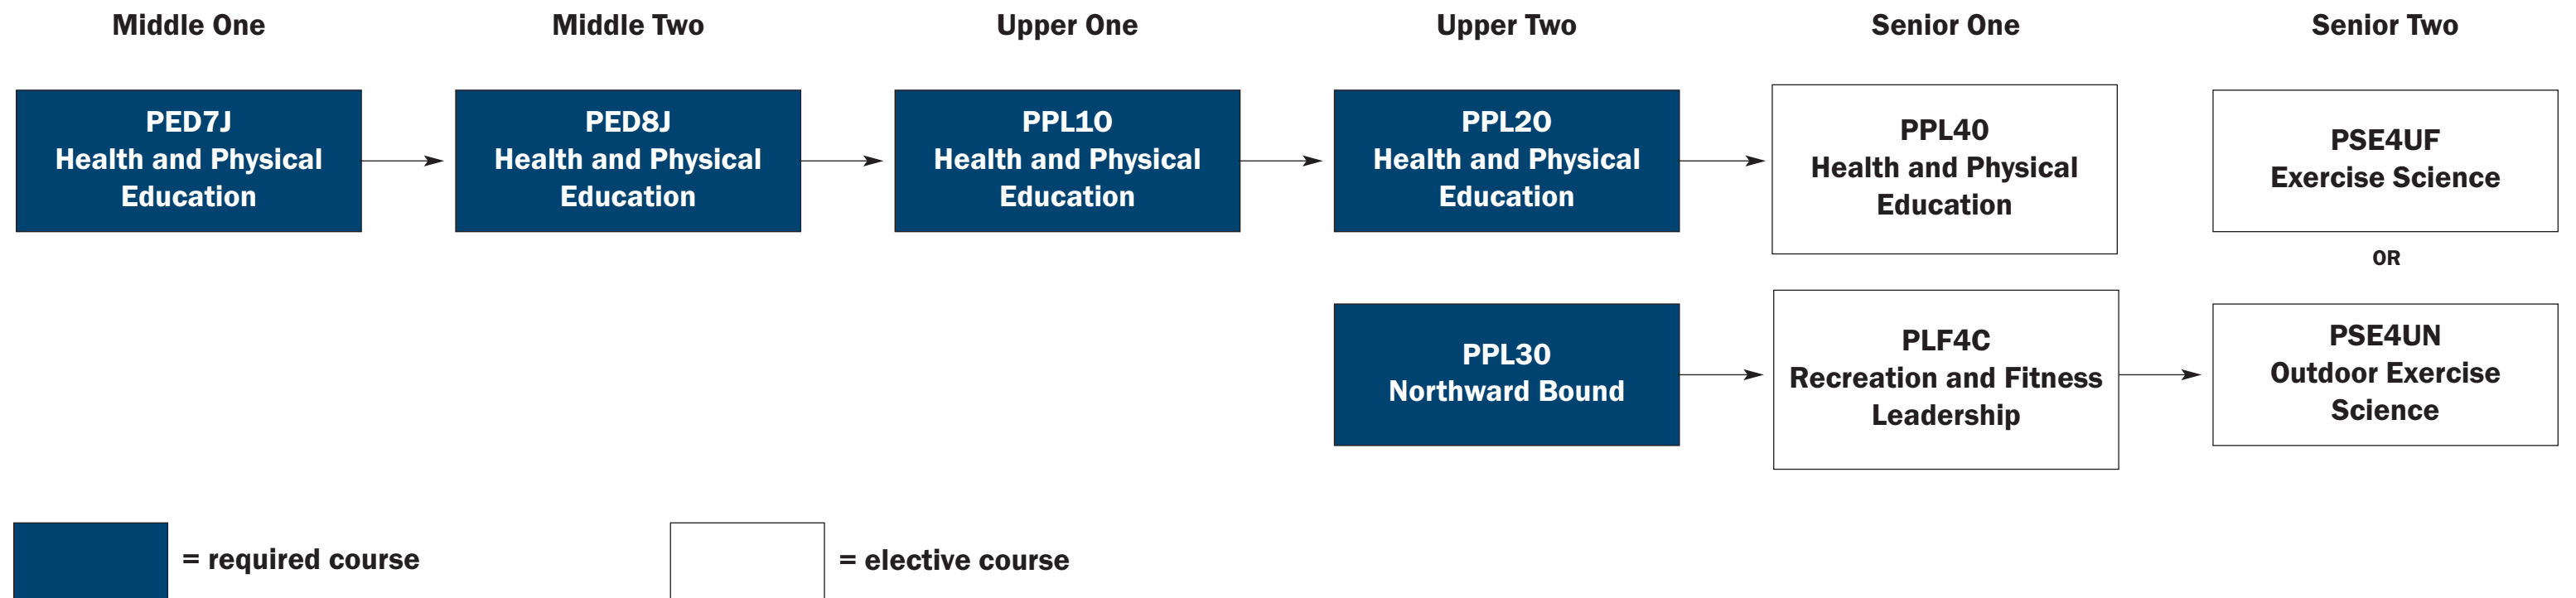

English

Language and Culture

FRENCH

Mathematics

Computer Science

Health and Physical Education

Social Sciences

* Students taking the Senior One core courses are eligible to enrol in the International Service Co-op Credit. Course code is indicated by -C. I.e. *CHI4U-C

Visual and Performing Arts

Guidance

Science

■ = required course

■ = select at least one required option from group

□ = elective course

World Languages

Middle One

Middle Two

Upper One

Upper Two

Senior One or Senior Two

 = required

 = select one required option from the group

 = elective course