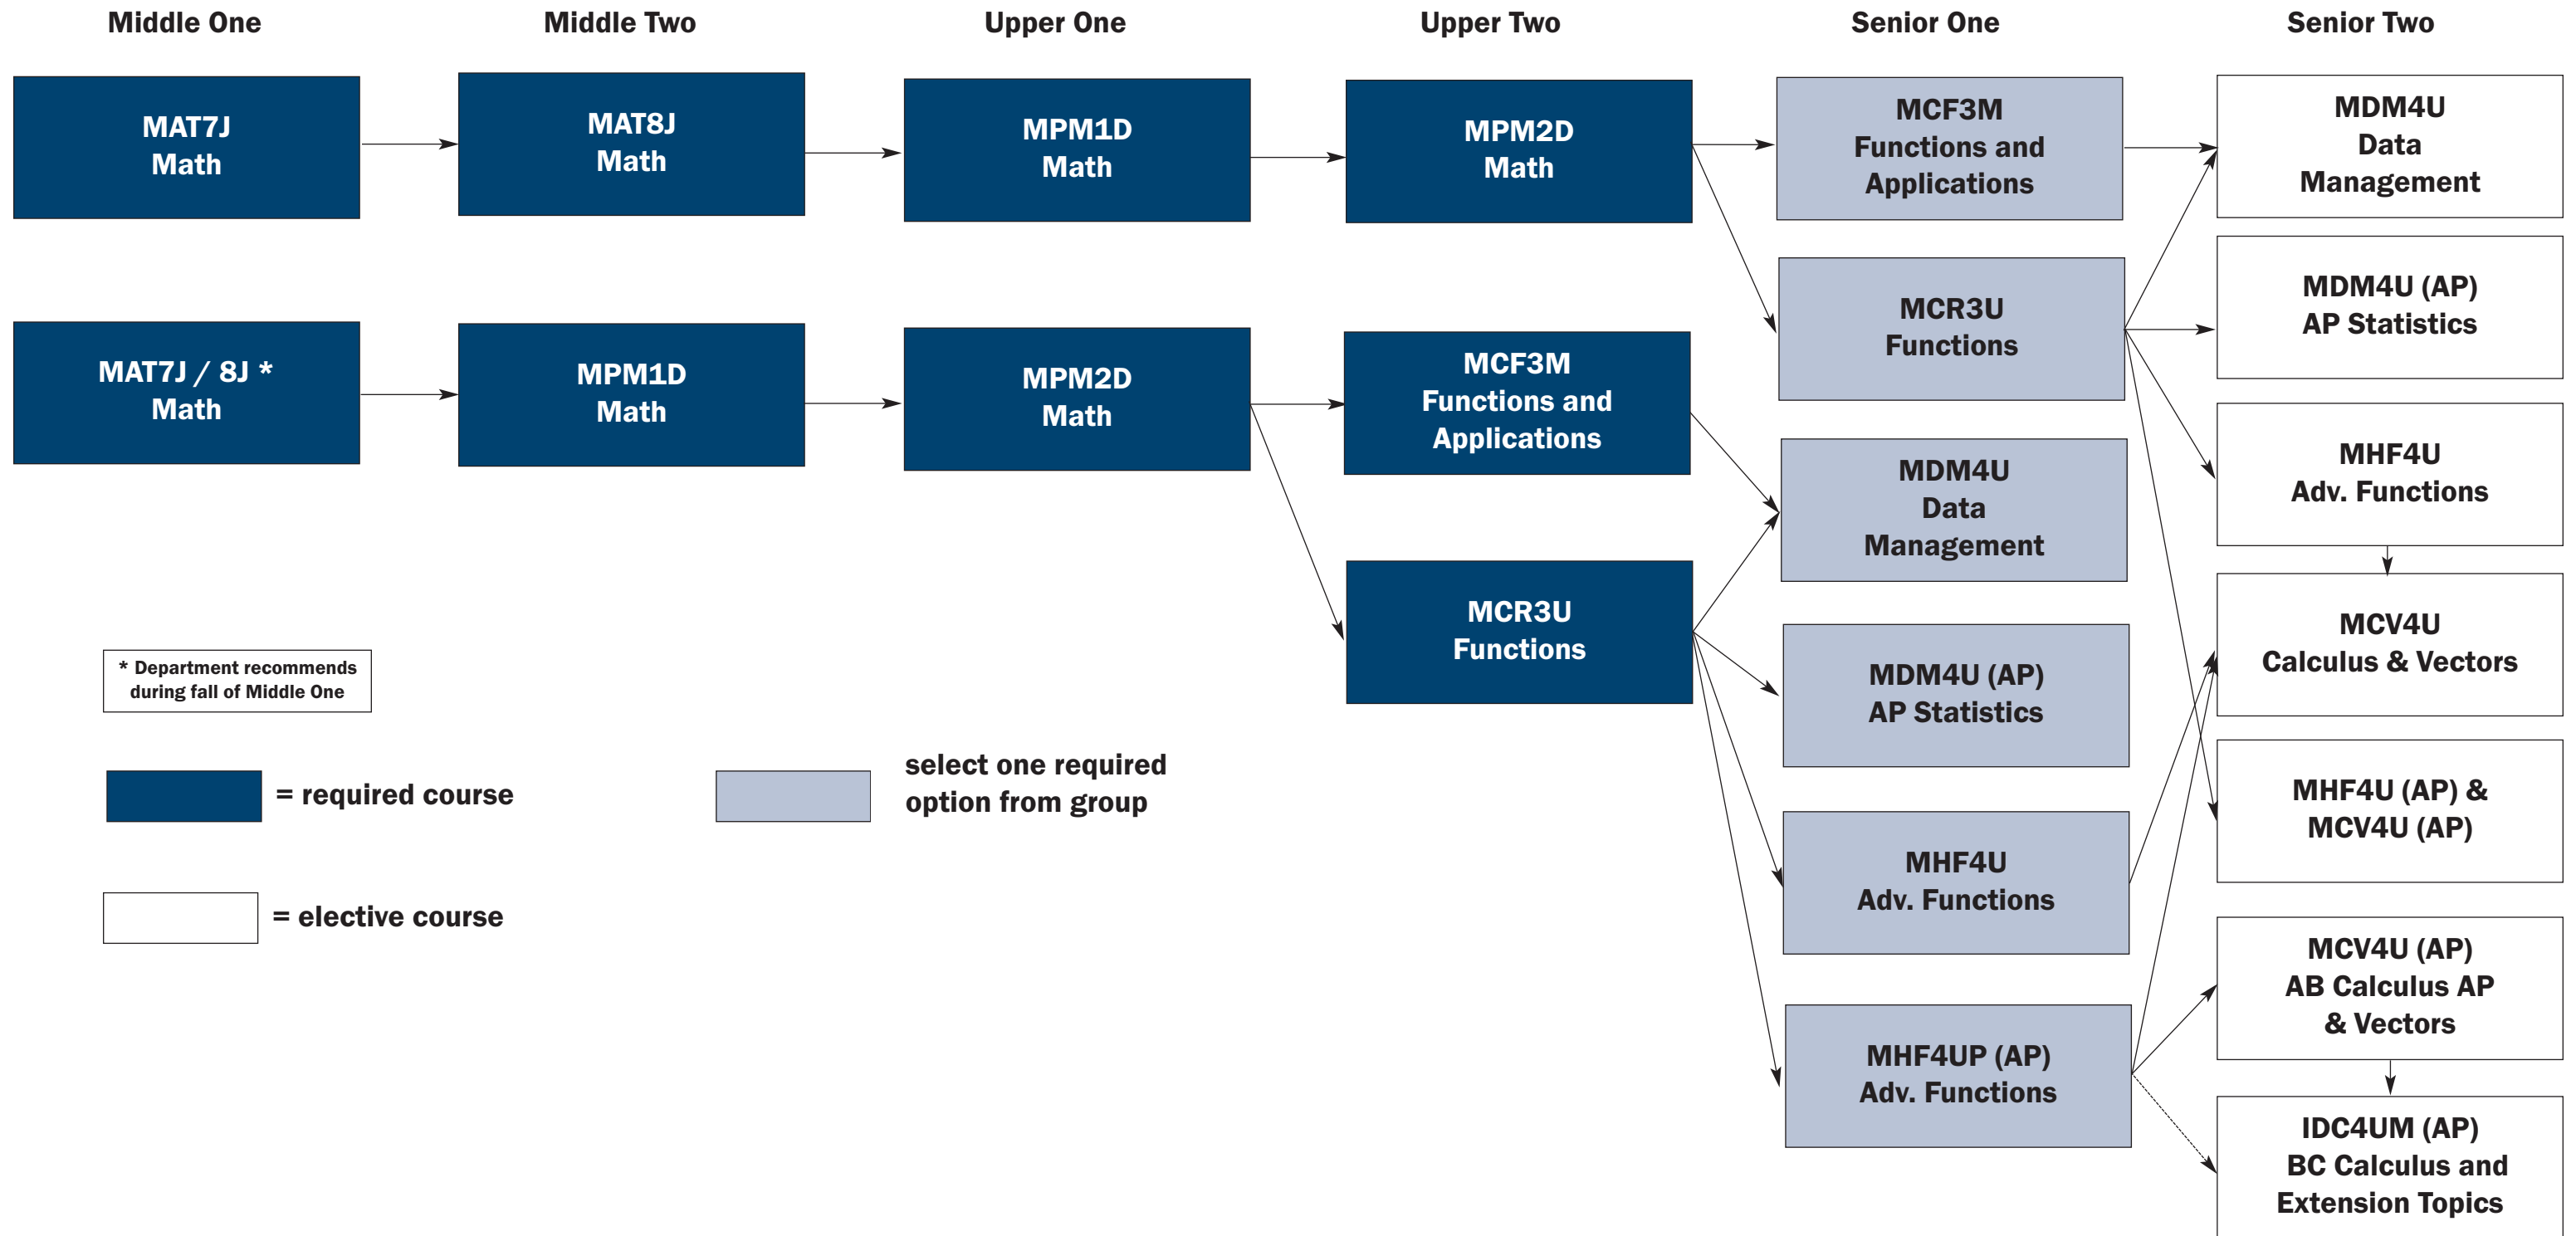

English

Language and Culture

FRENCH

Mathematics

Computer Science

Health and Physical Education

Social Sciences

* Students taking the Senior One core courses are eligible to enrol in the International Service Co-op Credit. Course code is indicated by -C. I.e. *CHI4U-C

Visual and Performing Arts

Guidance

Science

■ = required course

■ = select at least one required option from group

□ = elective course

World Languages

Middle One

Middle Two

Upper One

Upper Two

Senior One or Senior Two

 = required

 = select one required option from the group

 = elective course