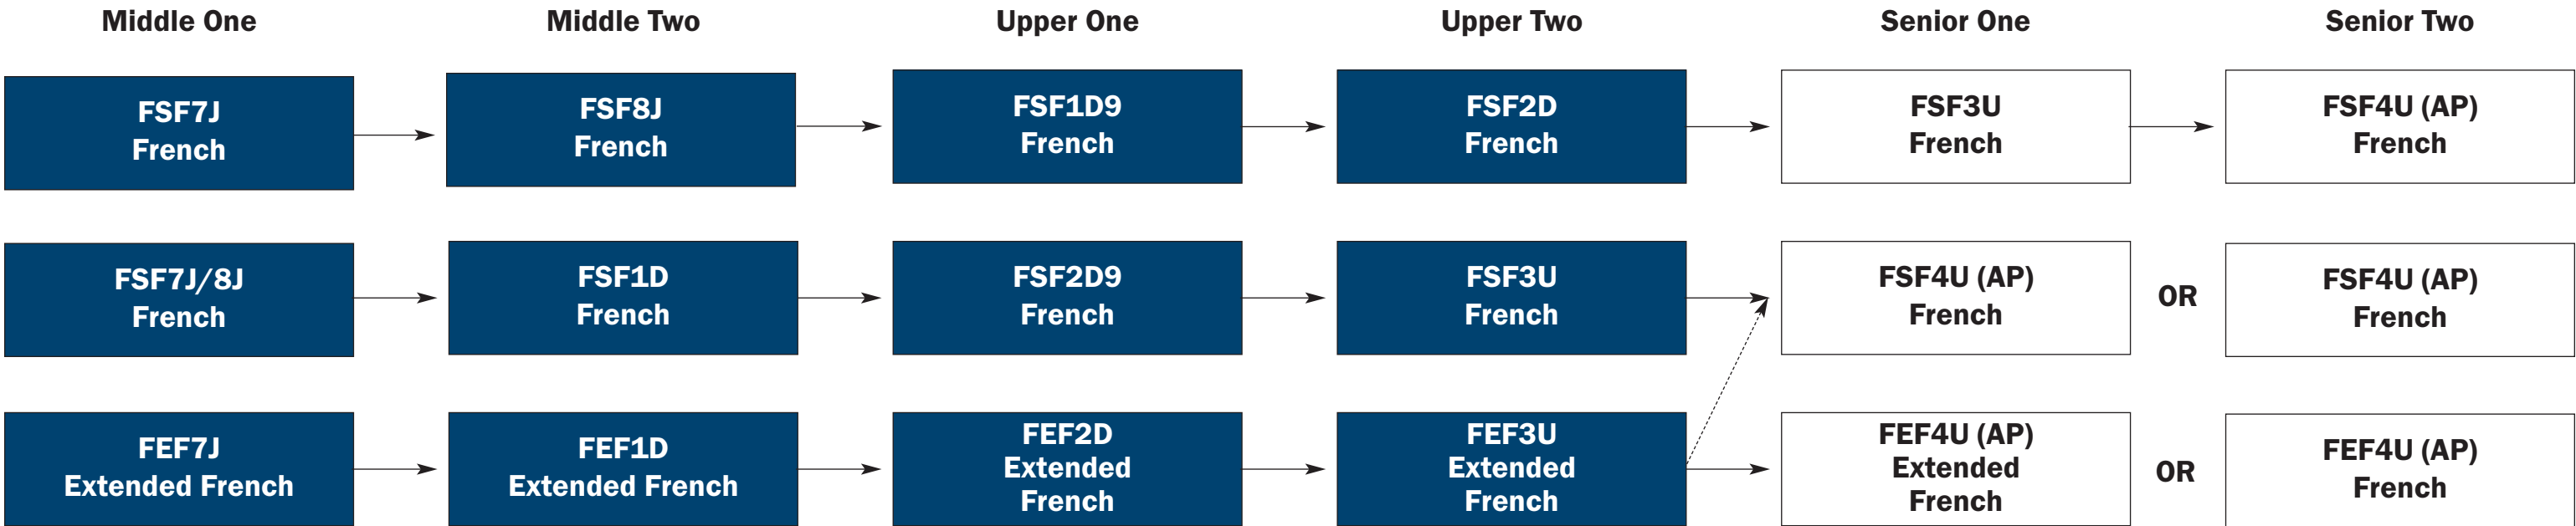

English

Language and Culture

FRENCH

Mathematics

Computer Science

Health and Physical Education

Social Sciences

* Students taking the Senior One core courses are eligible to enrol in the International Service Co-op Credit. Course code is indicated by -C. I.e. *CHI4U-C

Visual and Performing Arts

Guidance

Science

■ = required course

■ = select at least one required option from group

□ = elective course

World Languages

Middle One

Middle Two

Upper One

Upper Two

Senior One or Senior Two

 = required

 = select one required option from the group

 = elective course