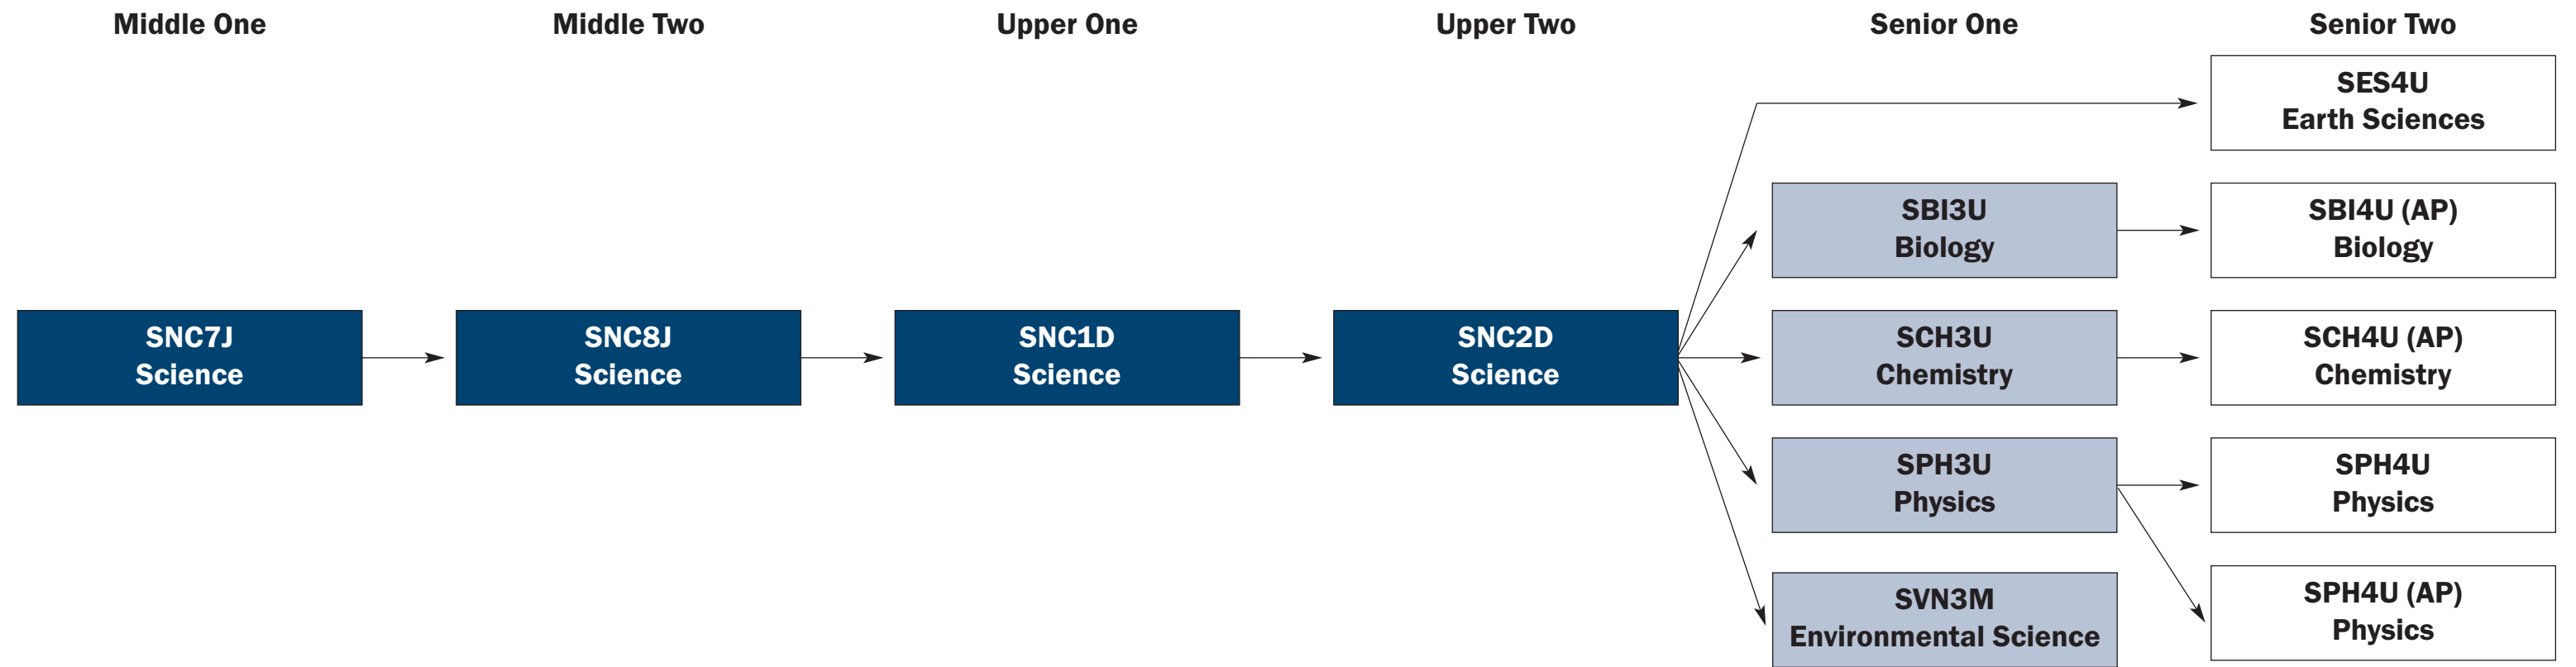

English

Language and Culture

FRENCH

Mathematics

Computer Science

Health and Physical Education

Social Sciences

* Students taking the Senior One core courses are eligible to enrol in the International Service Co-op Credit. Course code is indicated by -C. I.e. *CHI4U-C

Visual and Performing Arts

Guidance

Science

■ = required course

■ = select at least one required option from group

□ = elective course

World Languages

Middle One

Middle Two

Upper One

Upper Two

Senior One or Senior Two

 = required

 = select one required option from the group

 = elective course