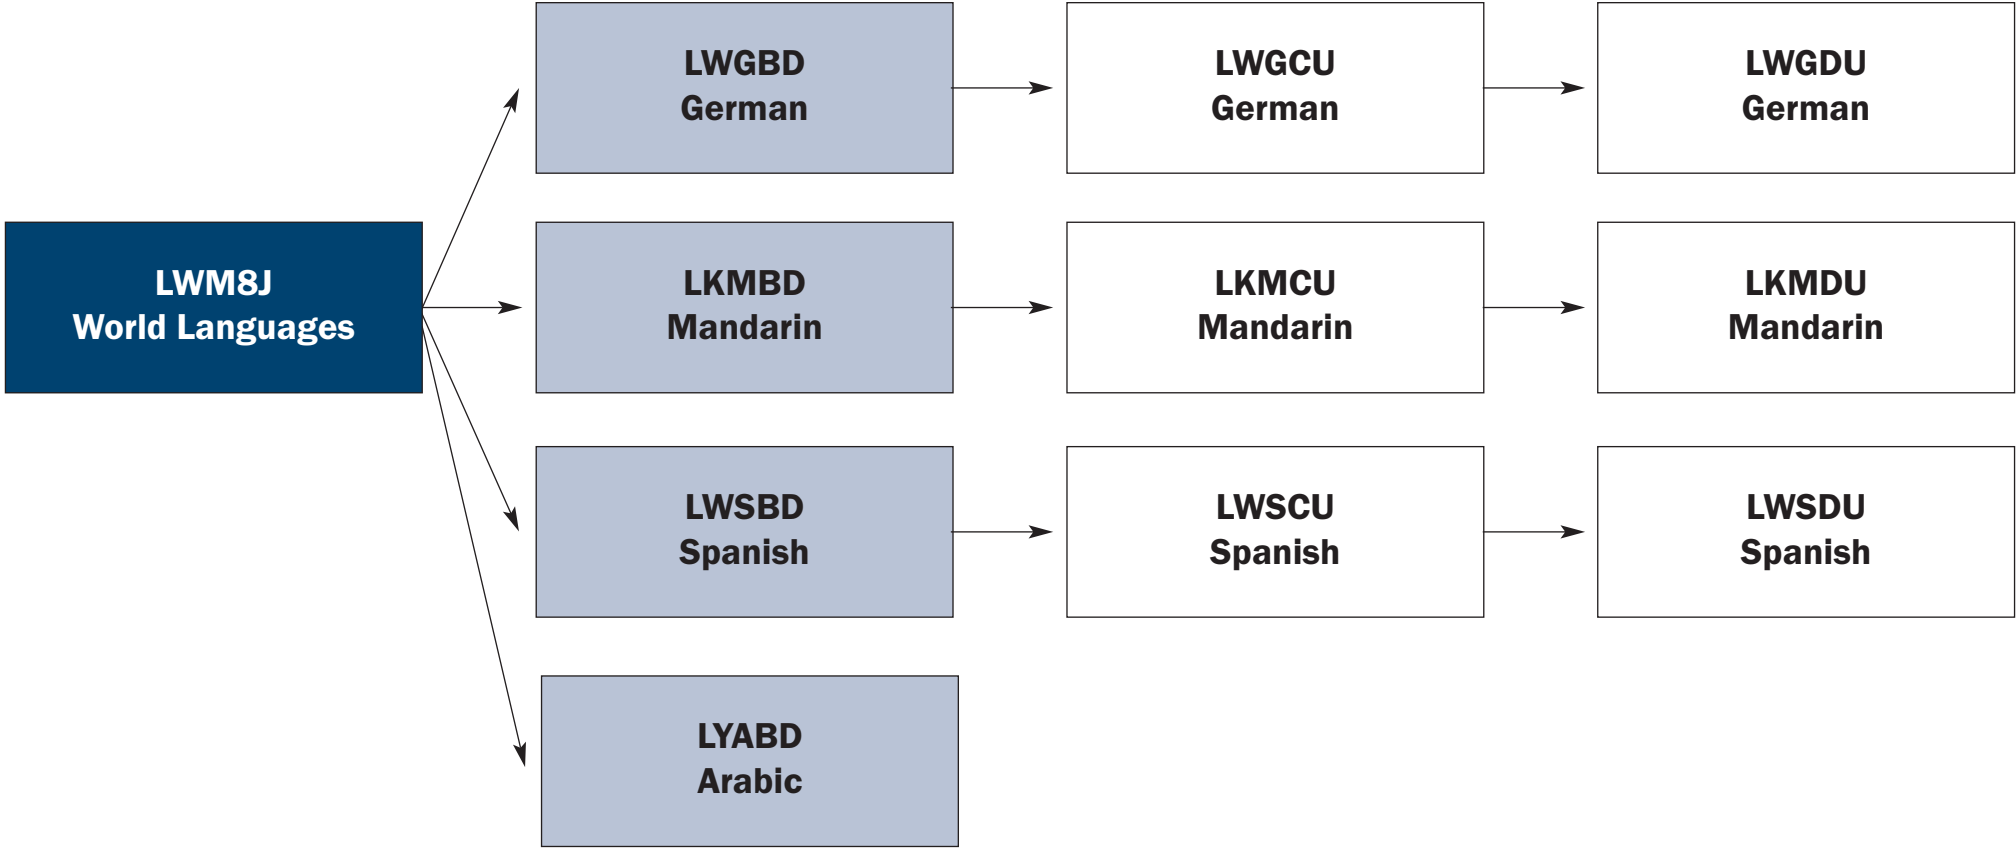

English

Language and Culture

FRENCH

Mathematics

Computer Science

Health and Physical Education

Social Sciences

* Students taking the Senior One core courses are eligible to enrol in the International Service Co-op Credit. Course code is indicated by -C. I.e. *CHI4U-C

Visual and Performing Arts

Guidance

Science

■ = required course

■ = select at least one required option from group

□ = elective course

World Languages

Middle One

Middle Two

Upper One

Upper Two

Senior One or Senior Two

 = required

 = select one required option from the group

 = elective course