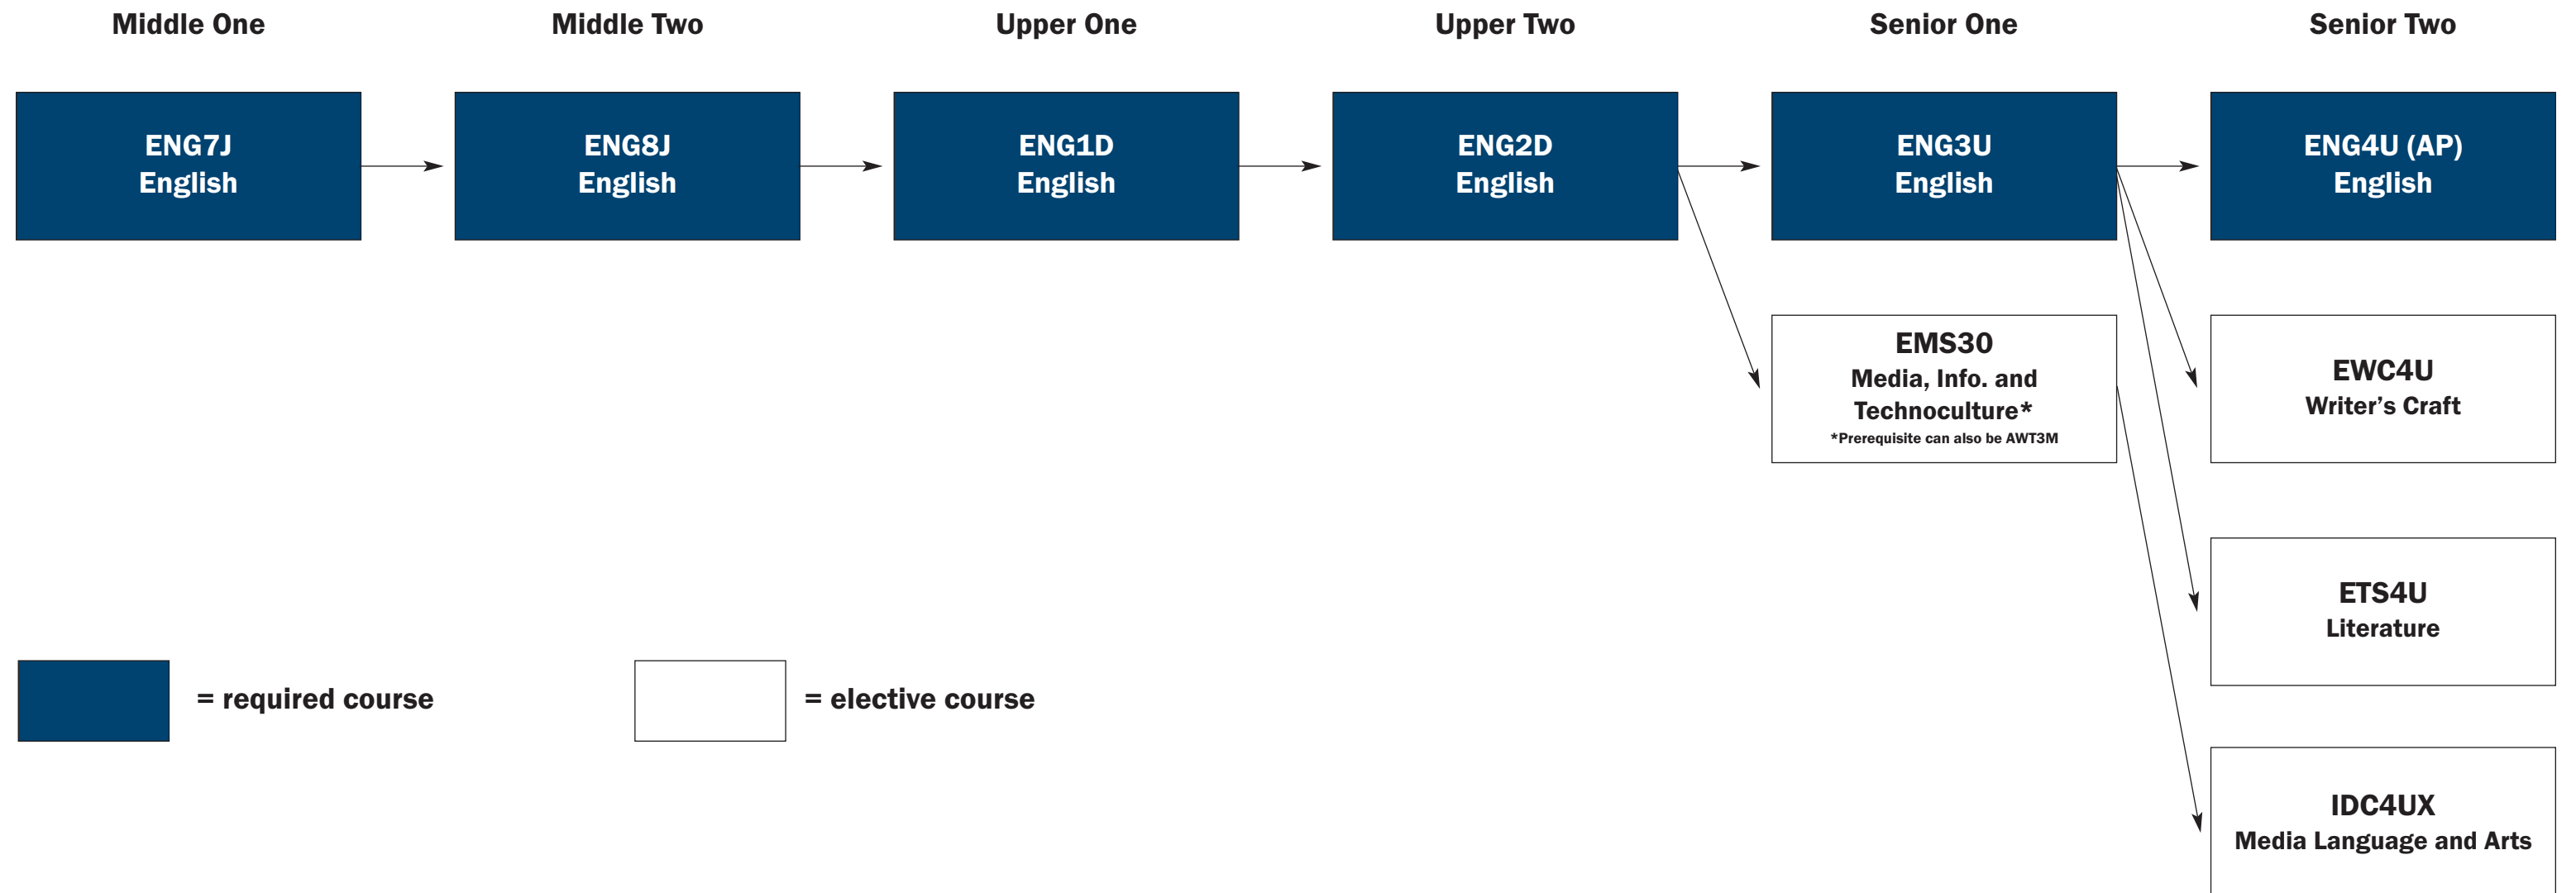

English

Language and Culture

FRENCH

Mathematics

Computer Science

Health and Physical Education

Social Sciences

* Students taking the Senior One core courses are eligible to enrol in the International Service Co-op Credit. Course code is indicated by -C. I.e. *CHI4U-C

Visual and Performing Arts

Guidance

Science

■ = required course

■ = select at least one required option from group

□ = elective course

World Languages

Middle One

Middle Two

Upper One

Upper Two

Senior One or Senior Two

 = required

 = select one required option from the group

 = elective course