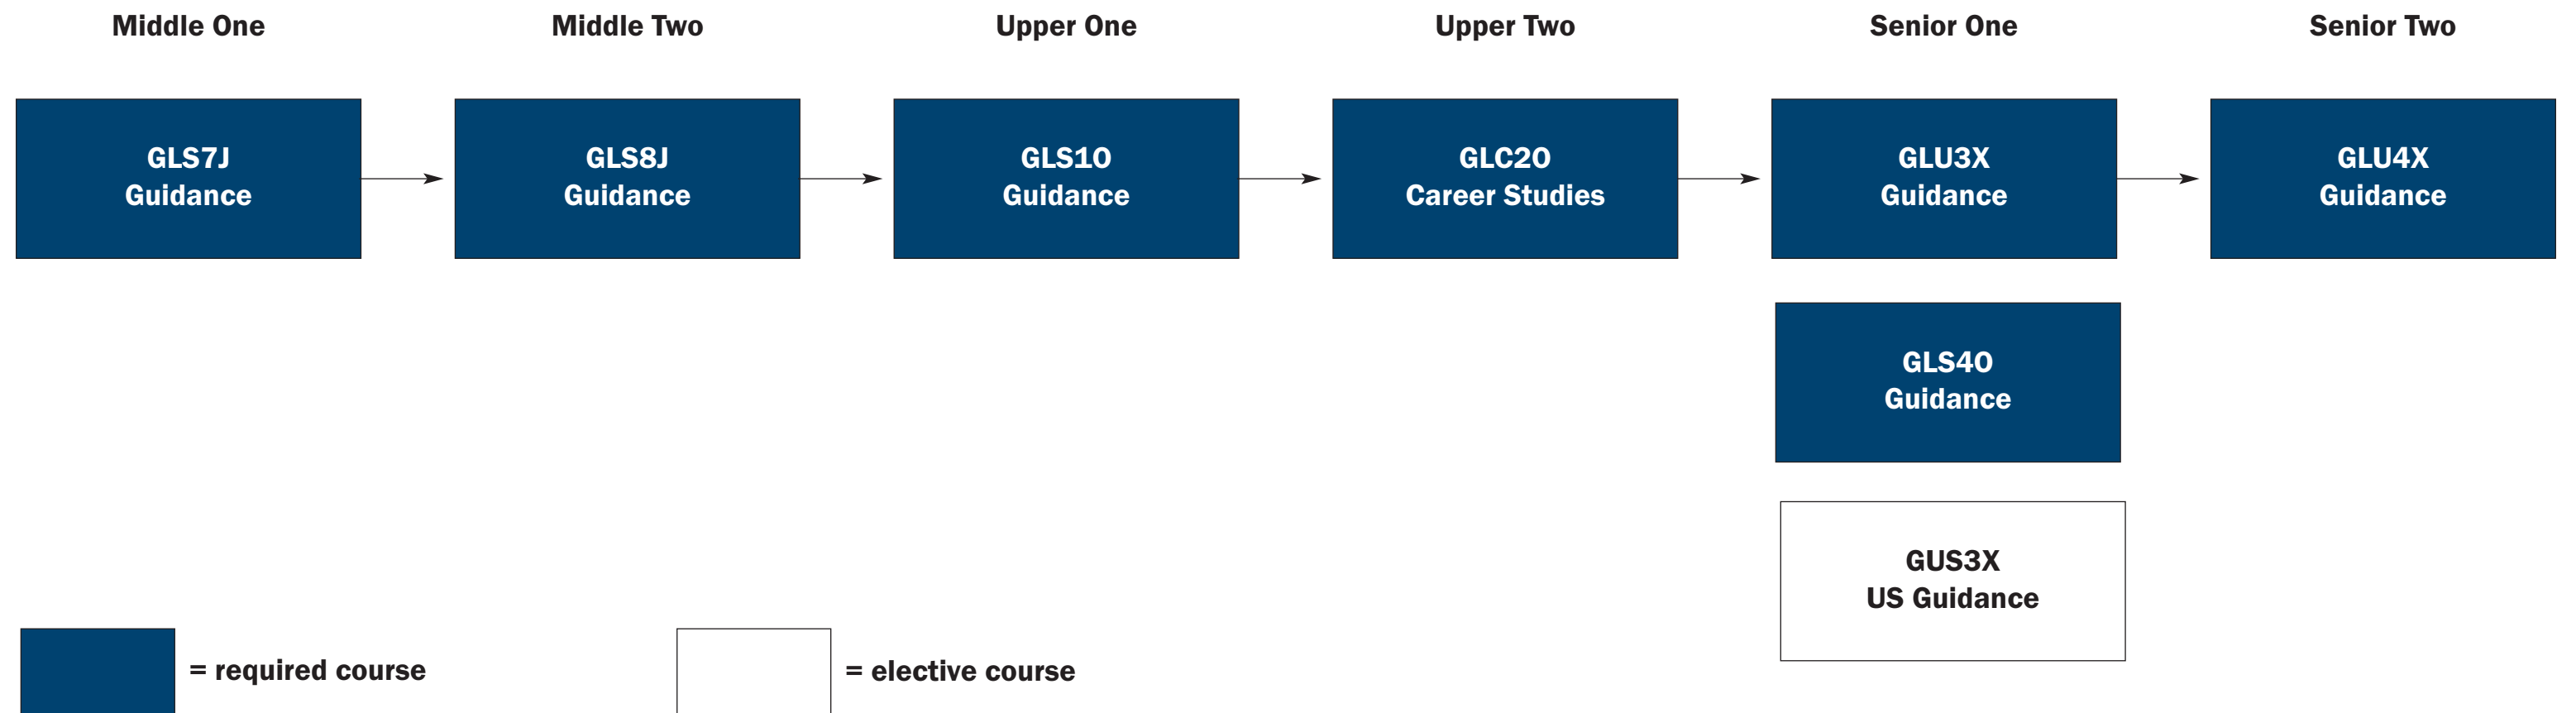

English

Language and Culture

FRENCH

Mathematics

Computer Science

Health and Physical Education

Social Sciences

* Students taking the Senior One core courses are eligible to enrol in the International Service Co-op Credit. Course code is indicated by -C. I.e. *CHI4U-C

Visual and Performing Arts

Guidance

Science

■ = required course

■ = select at least one required option from group

□ = elective course

World Languages

Middle One

Middle Two

Upper One

Upper Two

Senior One or Senior Two

 = required

 = select one required option from the group

 = elective course